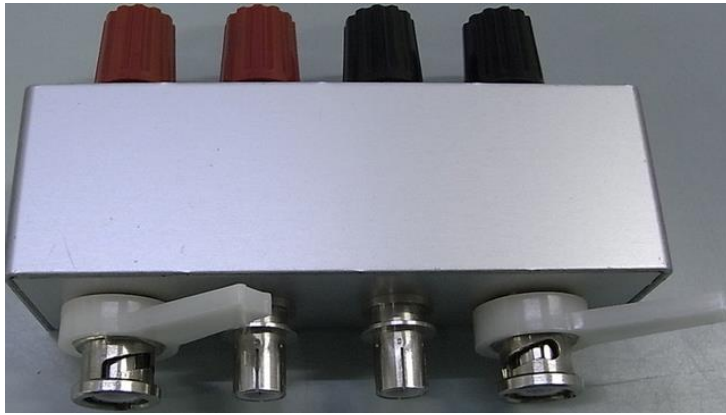

## BNC-Binding Post Connector Adapter for LCR meter

Convert connector of 4-terminal BNC type LCR meter to binding post

- Specifications are subject to change without notice due to improvement
- SunJEM will design products to meet your individual requirements. Please feel free to consult with us for products other than ready-made ones.